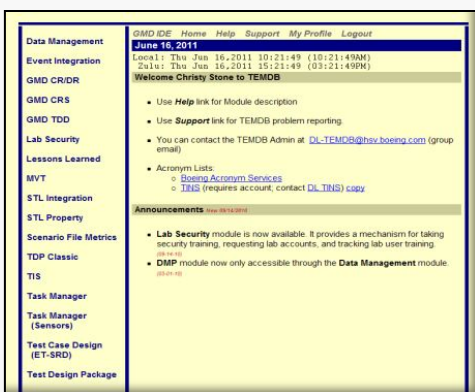

Contact Information

Tim Thornton, CEO/President
tim.thornton@nlogic.com

Joe Paschall, Vice President
Joe.paschall@nlogic.com