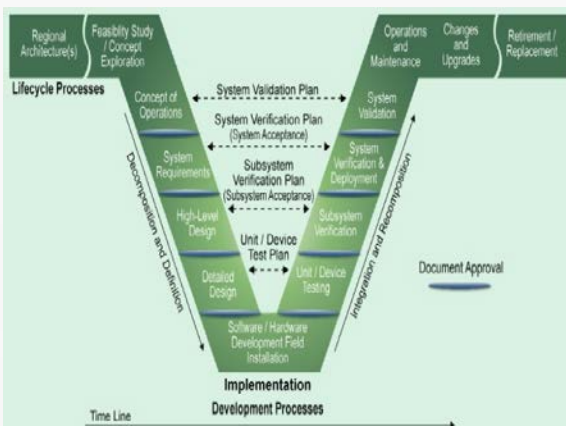

Systems Engineering & Integration

- ◆ **nLogic** provides the high quality systems engineering and integration expertise demanded by today's complex systems. We support system engineering, system analysis, and specialty engineering. **nLogic** works with Government and prime contractors to deliver products and services with our experienced staff who are responsible for projects throughout the entire life cycle.
- ◆ **nLogic** is known for delivering superior products and services in an affordable manner.

Capabilities:

- ◆ Requirements Engineering
 - ◆ Concept of Operations
 - ◆ Tactics, Techniques, and Parameters
 - ◆ Requirements Flowdown
- ◆ System-Level Architecture Development
 - ◆ Use Case Development
 - ◆ Specification Development
- ◆ Interfaces Requirements
 - ◆ Internal/External Interfaces
- ◆ System Analysis
 - ◆ System Performance
- ◆ Specialty Engineering