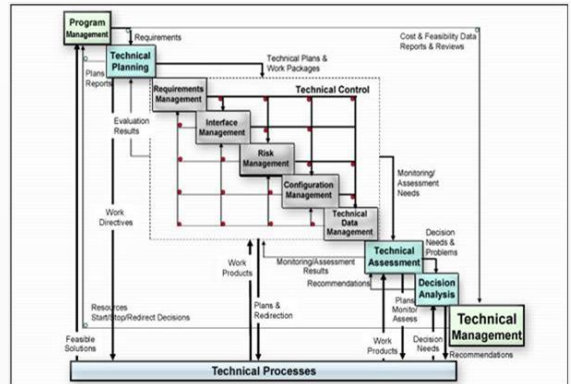

Systems Engineering & Integration

- ◆ **nLogic** provides the high quality systems engineering and integration expertise demanded by today's complex systems. We support system engineering, system analysis, and specialty engineering. **nLogic** works with Government and prime contractors to deliver products and services with our experienced staff who are responsible for projects throughout the entire life cycle.
- ◆ **nLogic** is known for delivering superior products and services in an affordable manner.

Capabilities:

- ◆ Requirements Engineering
 - ◆ Concept of Operations
 - ◆ Tactics, Techniques, and Parameters
 - ◆ Requirements Flowdown
- ◆ System-Level Architecture Development
 - ◆ Use Case Development
 - ◆ Specification Development
- ◆ Interfaces Requirements
 - ◆ Internal/External Interfaces
- ◆ System Analysis
 - ◆ System Performance
- ◆ Specialty Engineering